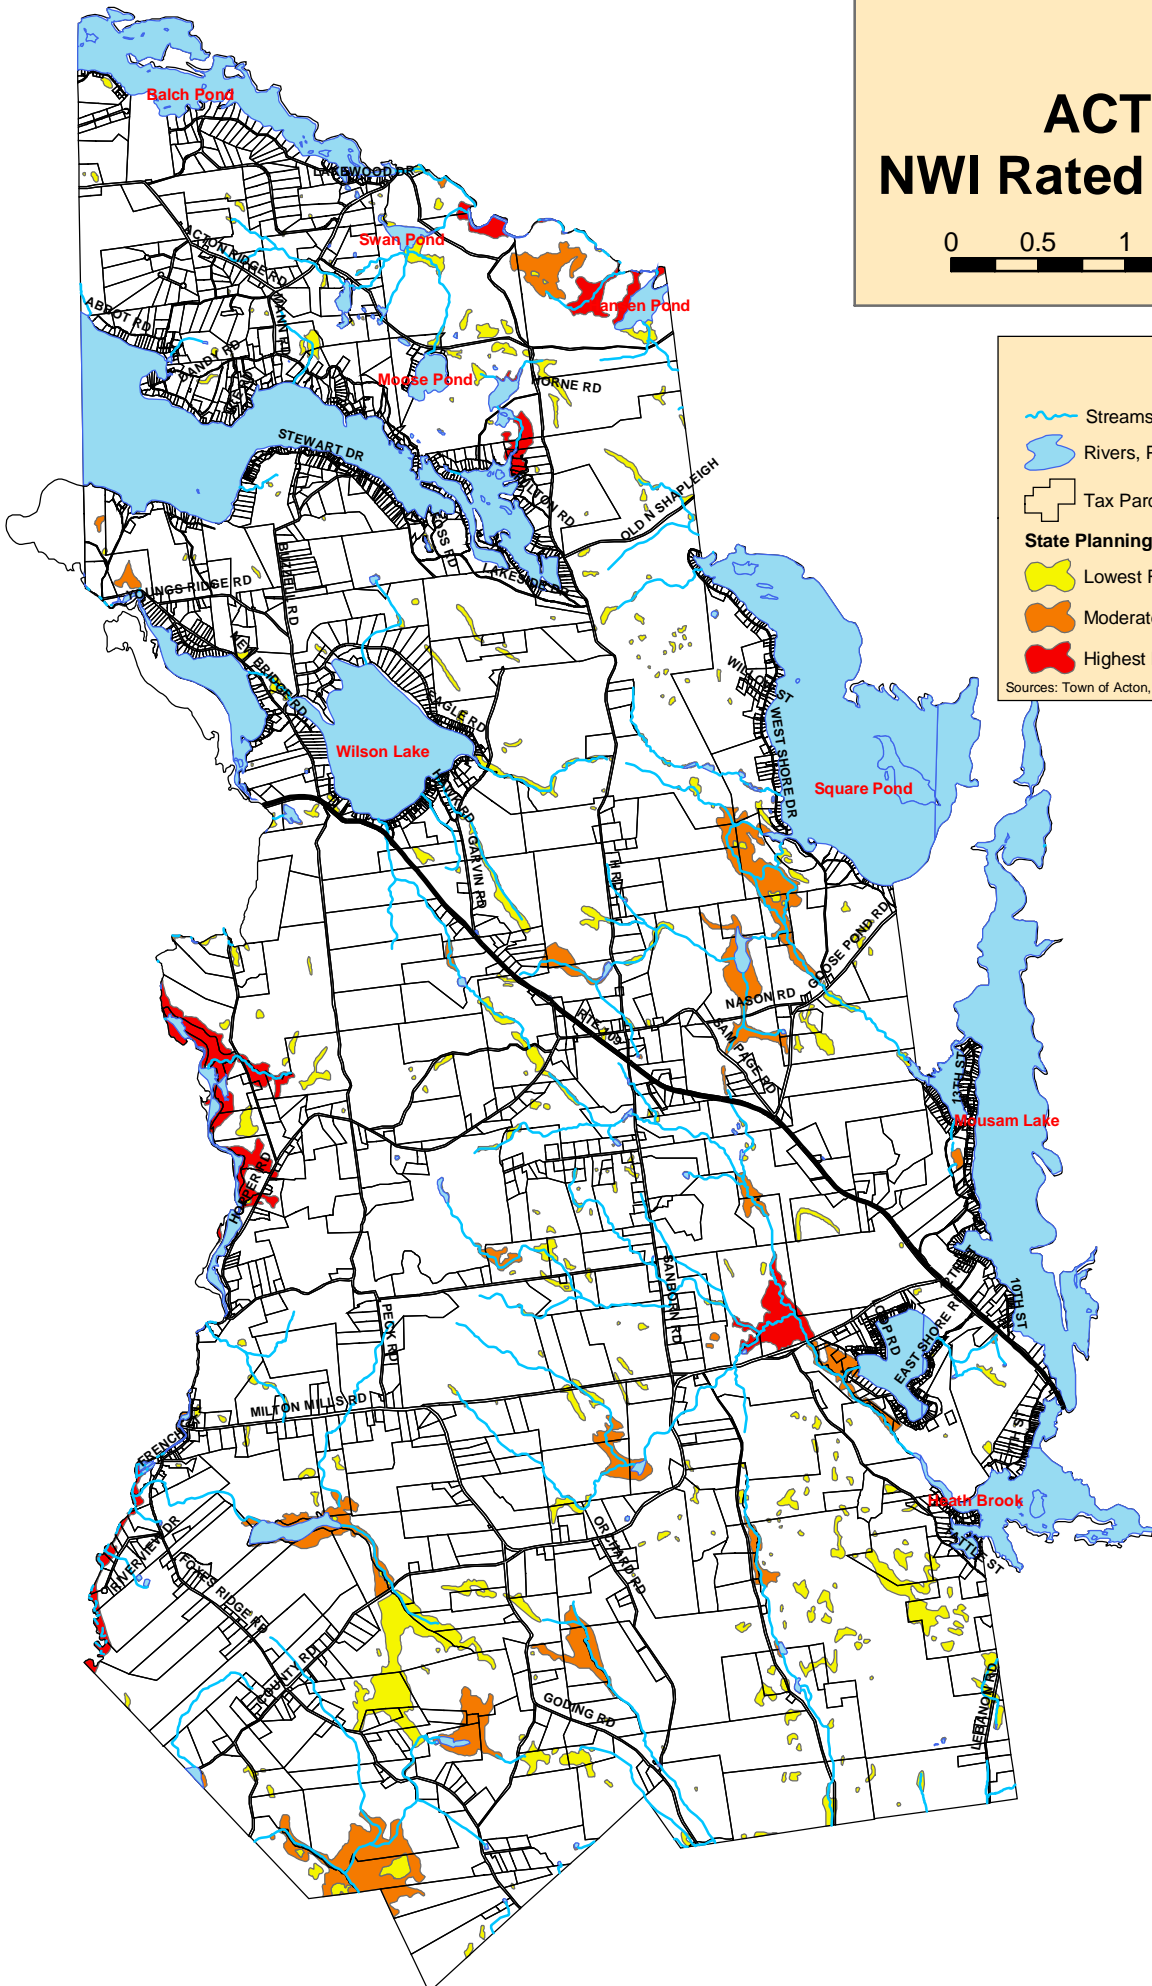

# ACTON NWI Rated Wetlands

## Legend

- Streams
- Rivers, Ponds, and Lakes
- Tax Parcels
- State Planning Office Rating of NWI Wetlands**
- Lowest Rated Wetlands
- Moderately Rated Wetlands
- Highest Rate Wetlands

Sources: Town of Acton, US Fish and Wildlife, and State Planning Office

Produced by the Southern Maine Regional Planning Commission. For planning purposes only. Roads, waterbodies & streams courtesy of Maine Office of GIS.